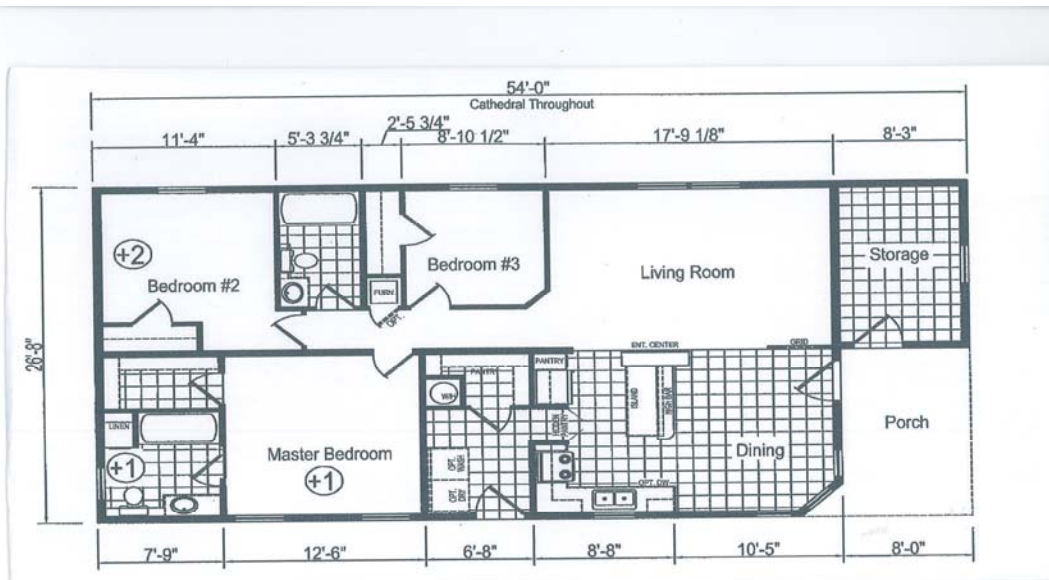

Inclusions: *Gas Range, Refrigerator, Dishwasher, Central Air Hook-Up and Perimeter Heating, Thermal Windows and Wire and Switch for Ceiling Fan*

Room Sizes:

Living Room: 18' x 14'

MBR: 14' x 12'.5"

Additional Bedrooms: 14' x 11' and 14' x 9'

Kitchen: E-I-K 19' x 14'

2 Full Baths

Floor Plan:

Heating – Propane

Cooking – Propane

Hot Water – Electric

Please contact Hereford Estates Home Sales
for showings: 215-679-5242 or 800-903-5711
Ask for Marlo, Heidi, Pat or Tammy