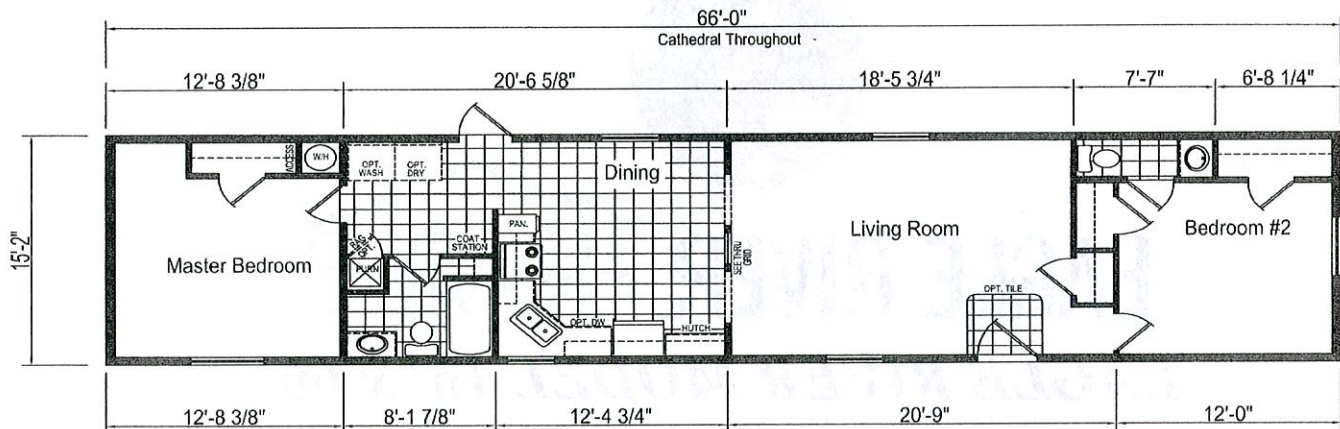

Hereford Estates Homes Sales Presents...

OUR "HOME SWEET HOME!"

EAGLE RIVER HOMES

EAGLE RIVER MODEL 16' x 66'

2 Bedrooms / 1-1/2 Baths

\$58,900.00

Choose Your Lot in Any One of Our Lovely Communities!

Just a few special points...

- **Cathedral Ceilings**
- **Spacious Living Room**
- **Large Eat-In Kitchen**
- **Coat/Pet Center Area**
- **Double Closets in 2nd Bedroom**
- **Full Bath with Linen Area**
- **Ornate Wood Accents**

More Options and Upgrades Available – Just Ask Us!

Inclusions: *Gas Range, Refrigerator, Dishwasher, Central Air Hook-Up and Perimeter Heating, Thermal Windows and Wire and Switch for Ceiling Fan*

Room Sizes:

*Living Room: 18' x 15'
 MBR: 15' x 13'
 Additional Bedrooms: 15' x 12'*

*Large Kitchen: E-I-K: 15' x 12'
 1-1/2 Baths*

Floor Plan:

Heating – Propane

Cooking – Propane

Hot Water – Electric

Please contact Hereford Estates Home Sales for showings: 215 -679-5242 or 800-903-5711 Ask for Marlo, Irene, Heidi or Pat